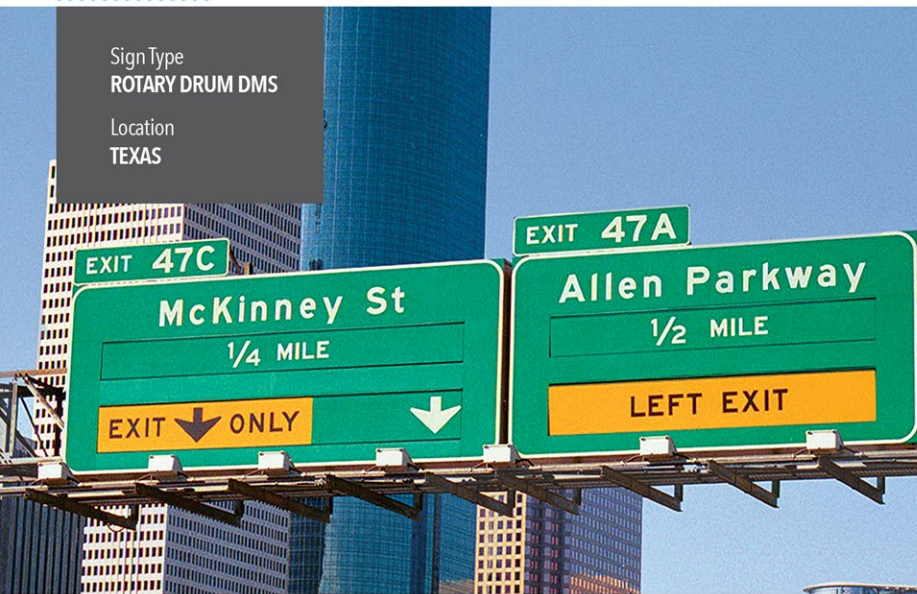

ROTARY DRUM DMS

For applications requiring a finite set of changeable messages, Skyline Products' NTCIP, NEMA TS4, AASHTO, and MUTCD compliant Rotary Drum DMS are a perfect solution and offer the highest Return on Investment (ROI) in the industry. We will custom design an extremely reliable, highly durable rotary drum sign to meet your specific project requirements.

Real Sign Illustration of Rotary Drum Changes

Features

- Fully NTCIP, NEMA TS4, AASHTO, and MUTCD compliant
- ITS-grade® durability and reliability
- Simple, reliable design with Skyline Products' high-quality craftsmanship
- Virtually maintenance-free
- Field-proven experience in the harshest environments since 1991
- Extremely low continuous power consumption; required for the controller and modem only
- Instant Legibility day or night with full-bodied characters and standard highway retro reflective materials
- Confirmation feedback verifying the true drum position and the message displayed via both the local and central control software
- ISO 9001:2008 certified manufacturing